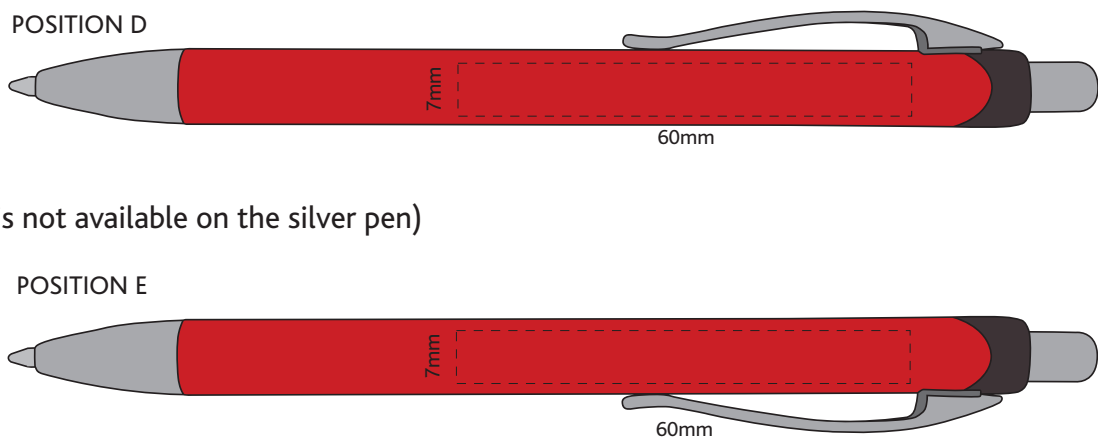

ARIZONA - PEN

ACTUAL SIZE

Actual Size: 100% when viewed on A4 paper

Screen Print

Pad Print
or
Engraving

(Note: Engraving is not available on the silver pen)

Engraves to Oxidised White