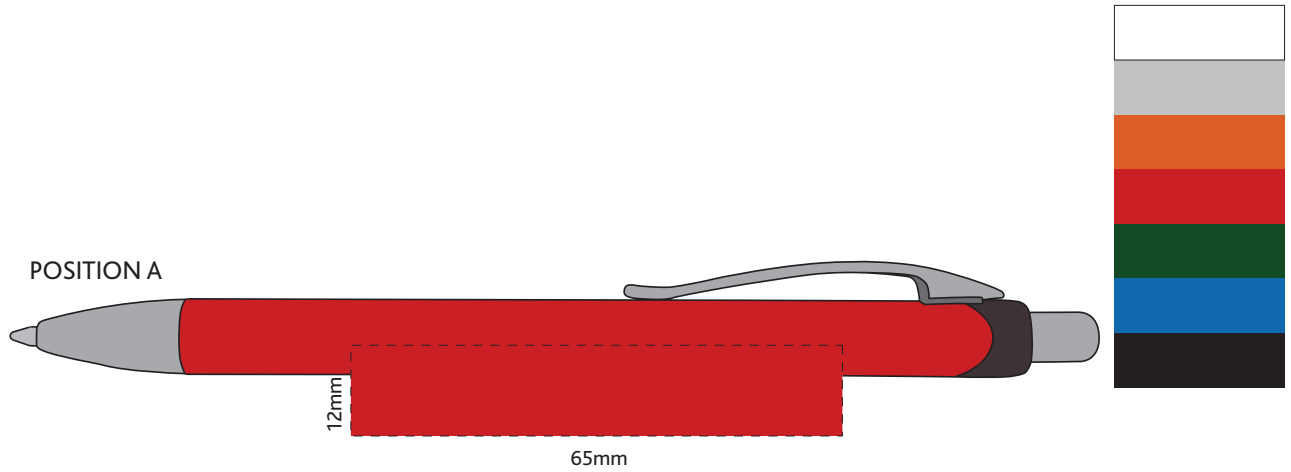

ARIZONA - PEN

ACTUAL SIZE

Actual Size: 100% when viewed on A4 paper

Screen Print

Pad Print
or
Engraving

(Note: Engraving is not available on the silver pen)

Engraves to Oxidised White