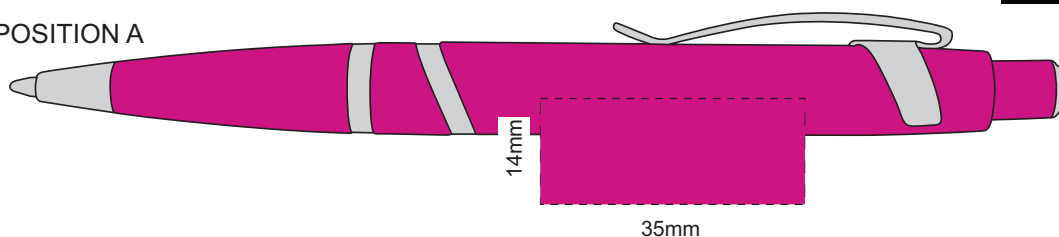

ATHENA - PEN

ACTUAL SIZE

CAXTON
DESIGN & PRINT EXCELLENCE

Actual Size: 100% when viewed on A4 paper

Screen Print

POSITION A

POSITION D

Pad Print

POSITION E

POSITION D

Full Colour

POSITION E