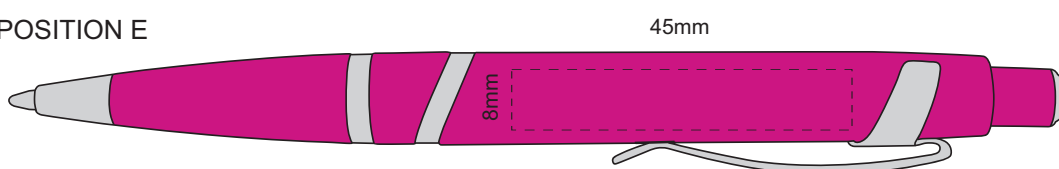

ATHENA - PEN

ACTUAL SIZE

CAXTON
DESIGN & PRINT EXCELLENCE

Actual Size: 100% when viewed on A4 paper

Screen Print

POSITION A

POSITION D

Pad Print

POSITION E

POSITION D

Full Colour

POSITION E