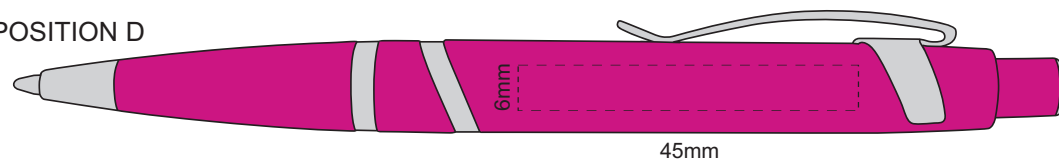

ATHENA - PEN

ACTUAL SIZE

CAXTON
DESIGN & PRINT EXCELLENCE

Actual Size: 100% when viewed on A4 paper

Screen Print

POSITION A

POSITION D

Pad Print

POSITION E

POSITION D

Full Colour

POSITION E