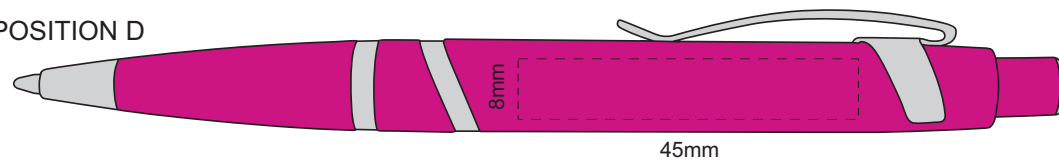

ATHENA - PEN

ACTUAL SIZE

CAXTON
DESIGN & PRINT EXCELLENCE

Actual Size: 100% when viewed on A4 paper

Screen Print

POSITION A

POSITION D

Pad Print

POSITION E

POSITION D

Full Colour

POSITION E